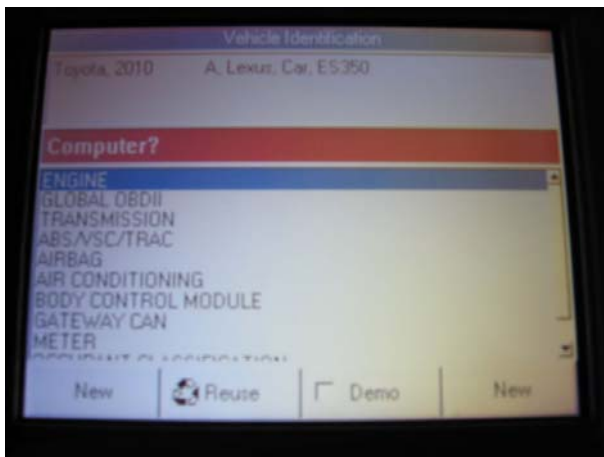

MAC TASK MASTER DIAGNOSTIC SCANNER

MADE IN USA

Features:

- ❖ Large 320 x 240 monochrome graphical display with backlight.
- ❖ Four software-definable function keys.
- ❖ CAN Enabled - no adaptors to buy.
- ❖ On-screen text in, English, French and Spanish
- ❖ CD-based manuals in English, French and Spanish
- ❖ Quick start guide included to help technicians get started fixing cars FAST!
- ❖ Supports power train, transmission, ABS, and air bag systems.

- ❖ Gasoline and diesel engine coverage.
- ❖ Vehicle data communication and power LED indicators.
- ❖ Demo mode permits operation without vehicle connection.
- ❖ Supports multiple trouble code requests, generic codes (mode 3), pending codes (mode 7), enhanced codes and GM DTC status.
- ❖ On-screen definitions of OBD 1 trouble codes, OBD 11 generic and OBD II manufacturer specific codes..
- ❖ Displays OBD 11 freeze frame information.
- ❖ Displays readiness test status.
- ❖ Displays O2 sensor test.
- ❖ Test results (mode 6).
- ❖ Vehicle ID (mode 9).
- ❖ Set measurement units SAE English/Metric.
- ❖ Live generic and OBD II enhanced data stream display.
- ❖ Custom data configuration.
- ❖ Automatically records 150 frames of data.
- ❖ Three record modes - marker frame, freeze frame history and code triggered record..
- ❖ Reset "check engine" lights.
- ❖ Data / Sensor Information - sensor data item descriptions, typical sensor values, and repair strategy footnotes with live data.
- ❖ Customize data views in line graph, LED, or digital format with the push of a button.
- ❖ Includes six AA batteries for uninterrupted power supply and off-vehicle use.
- ❖ Protected compact flash memory slot for future expansion.
- ❖ Internet upgradable.